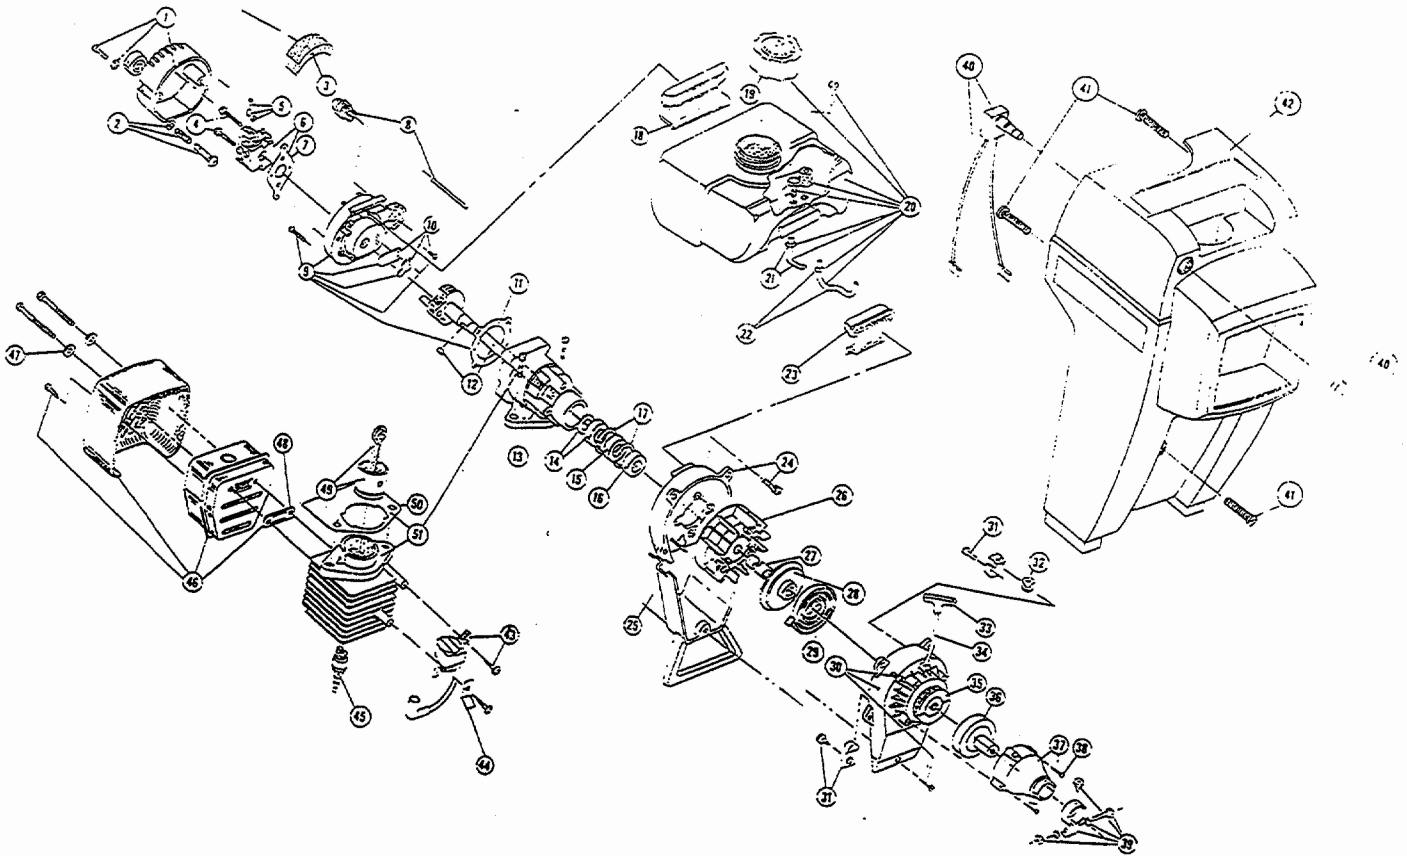

ENGINE PARTS - SERVISTAR 375SSR

Item	Part No.	Description	Item	Part No.	Description
1	683414	Carburetor/Air Cleaner Cover Assembly (includes items 2 and 3)	34	613103	Rope
2	682052	Choke Knob Assembly	35	153591	Clutch Rotor Assembly
3	610312	Air Cleaner Filter	36	153592	Clutch Drum Assembly
4	682505	Carburetor Mounting Screw Assembly	37	147354	Clutch Cover Assembly
5	682048	Throttle Adjustment Assembly (Walbro)	38	145888	Clutch Cover Screw Assembly
5	147640	Throttle Adjustment Assembly (Tillotson)	39	153597	Upper Clamp Assembly
6	147572	Carburetor Assembly	40	147355	Switch and Lead Assembly
7	610675	Carburetor Gasket (10 pack)	41	147500	Engine Cover Screw Assembly
8	683974	Primer and Hose Assembly	42	147359	Engine Cover Assembly
9	180033	Carburetor Mount Assembly	43	683390	Module Assembly
10	147573	Reed Assembly	44	611063	Ground Tab
11	612115	Carburetor Mount Gasket (10 pack)	45	610311	Spark Plug
12	180022	Power Shaft Assembly	46	180005	Muffler Assembly
13	147015	Crankcase	47	147575	Muffler Mounting Bolt Assembly
14	682041	Inner Bearing Assembly	48	610672	Exhaust Gasket (10 pack)
15	610309	Seal	49	180001	Piston and Rod Assembly
16	610308	Outer Bearing Assembly	50	145564	Cylinder Gasket (10 pack)
17	682040	Snap Ring Assembly	51	147598	Cylinder Assembly
18	612134	Rear Mounting Pad	*	180034	Engine Hardware Kit
19	180000	Fuel Cap Assembly	*	180011	Engine Gasket Kit
20	147580	Fuel Tank Assembly (items 19, 21 and 22)	*	153308	O.E.M. Carburetor Repair Kit (Walbro)
21	147290	Return Line Assembly	*	180019	O.E.M. Carburetor Repair Kit (Tillotson)
22	682039	Fuel Line Assembly	*	153309	Gasket-Diaphragm Repair Kit (Walbro)
23	145308	Front Mounting Pad	*	180020	Gasket-Diaphragm Repair Kit (Tillotson)
24	683065	Shroud Assembly	*	180013	Piston Ring
25	683078	Shroud Extension and Stand	*	147599	Short Block Assembly (items 12-17, 49-51)
26	153624	Flywheel Assembly	*	147456	Crankcase Service Assembly (items 12-17)
27	145918	Spacer	*	610676	Flywheel Key (10 pack)
28	683856	Recoil Pulley Assembly	*	not shown	
29	613102	Recoil Spring			
30	683600	Starter Housing Assembly			
31	682546	Pulley Retainer Assembly			
32	611061	Rope Guide			
33	610300	Pull Handle			

The above part numbers are for serial numbers 004025101 thru 201043444.