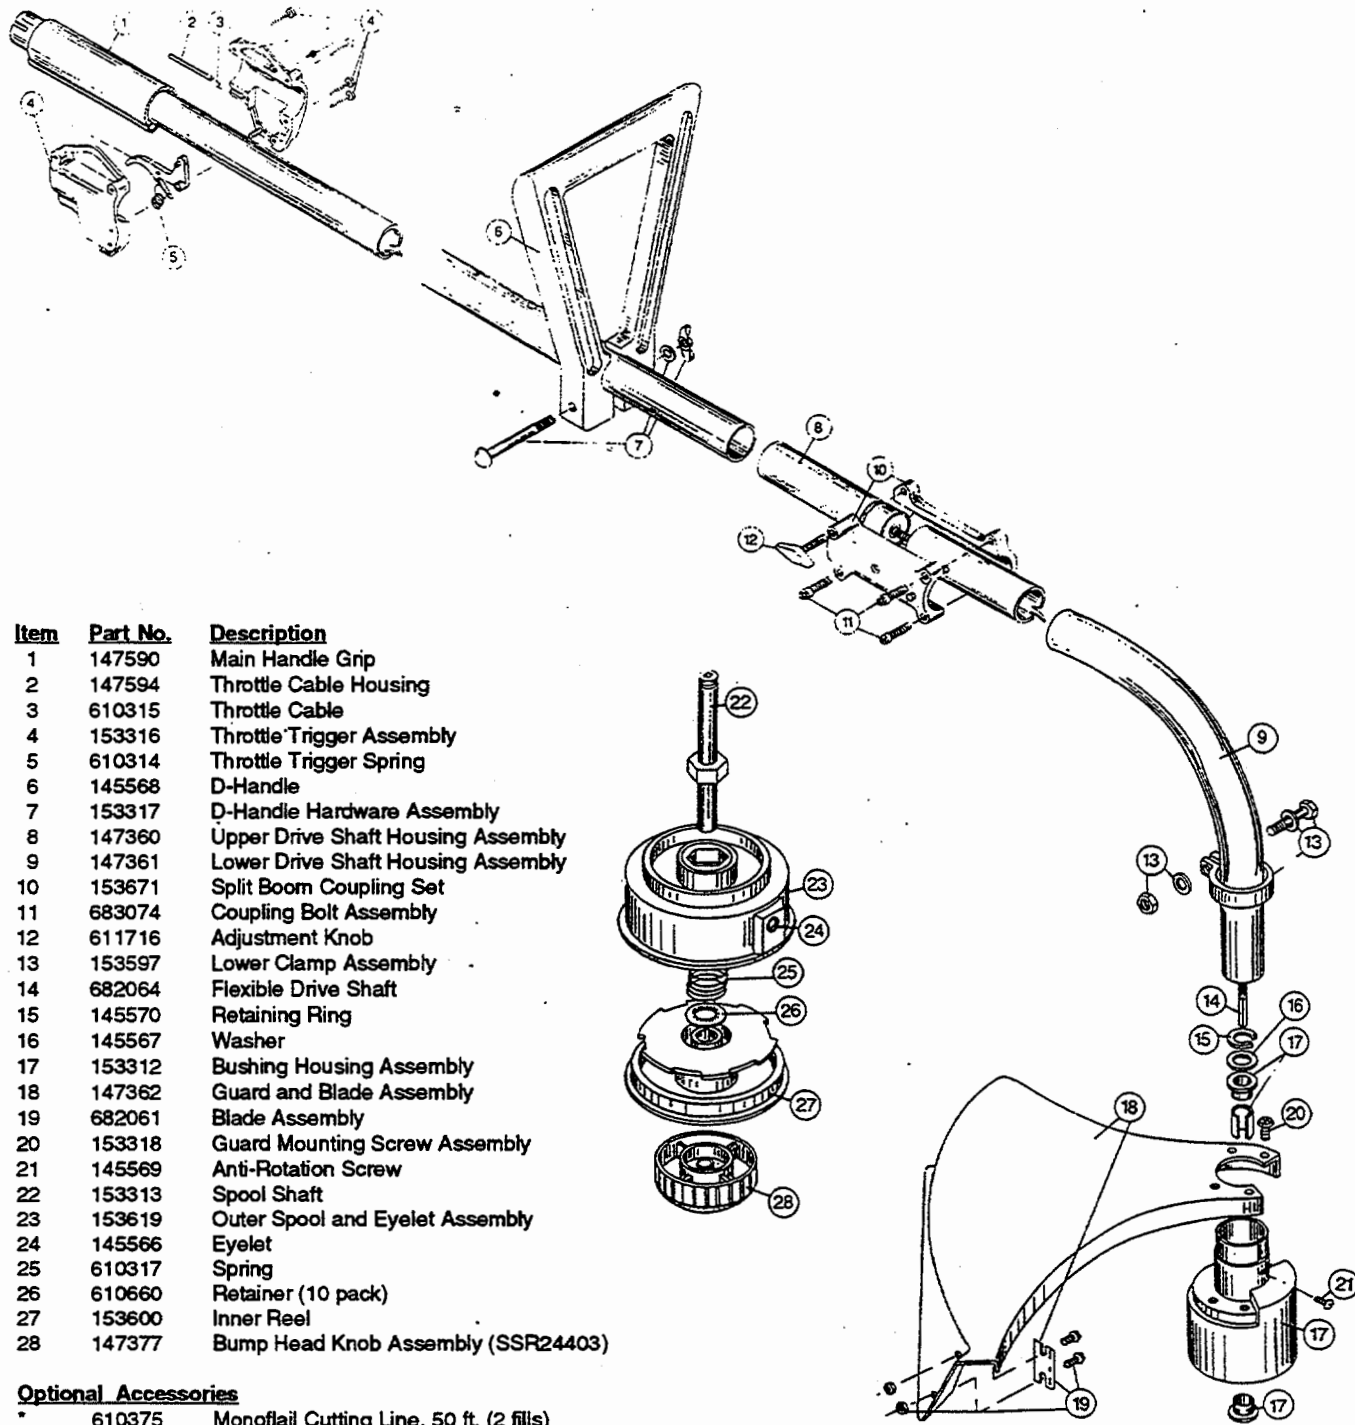

The above part numbers are for serial numbers 004025101 thru 201043444.

BOOM & TRIMMER PARTS - SERVISTAR 375SSR

Item	Part No.	Description
1	147590	Main Handle Grip
2	147594	Throttle Cable Housing
3	610315	Throttle Cable
4	153316	Throttle Trigger Assembly
5	610314	Throttle Trigger Spring
6	145568	D-Handle
7	153317	D-Handle Hardware Assembly
8	147360	Upper Drive Shaft Housing Assembly
9	147361	Lower Drive Shaft Housing Assembly
10	153671	Split Boom Coupling Set
11	683074	Coupling Bolt Assembly
12	611716	Adjustment Knob
13	153597	Lower Clamp Assembly
14	682064	Flexible Drive Shaft
15	145570	Retaining Ring
16	145567	Washer
17	153312	Bushing Housing Assembly
18	147362	Guard and Blade Assembly
19	682061	Blade Assembly
20	153318	Guard Mounting Screw Assembly
21	145569	Anti-Rotation Screw
22	153313	Spool Shaft
23	153619	Outer Spool and Eyelet Assembly
24	145566	Eyelet
25	610317	Spring
26	610660	Retainer (10 pack)
27	153600	Inner Reel
28	147377	Bump Head Knob Assembly (SSR24403)